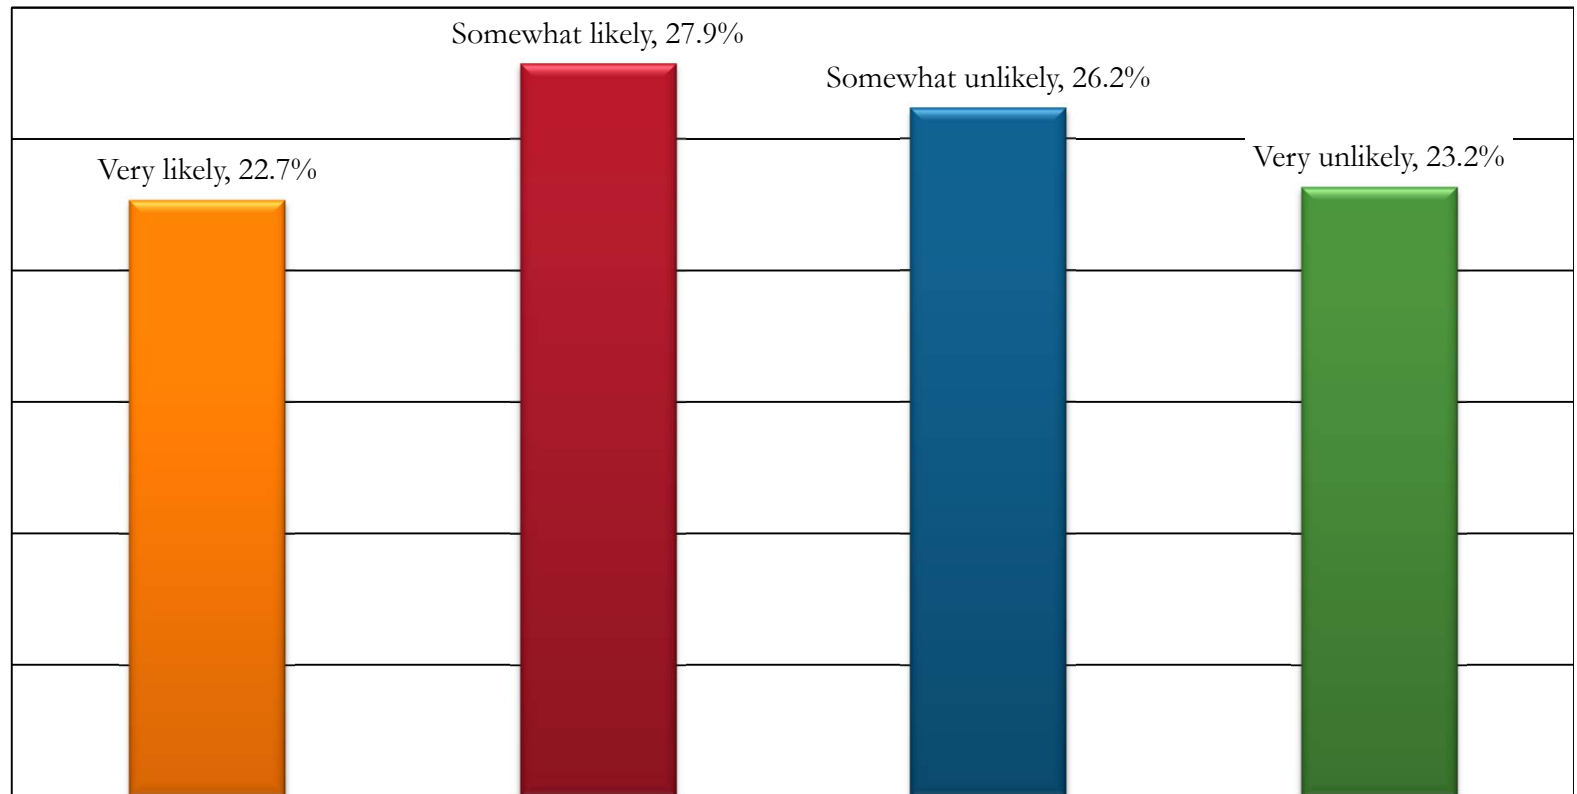

30 Second Survey

What is the likelihood you will buy capital equipment in the next 12 months??