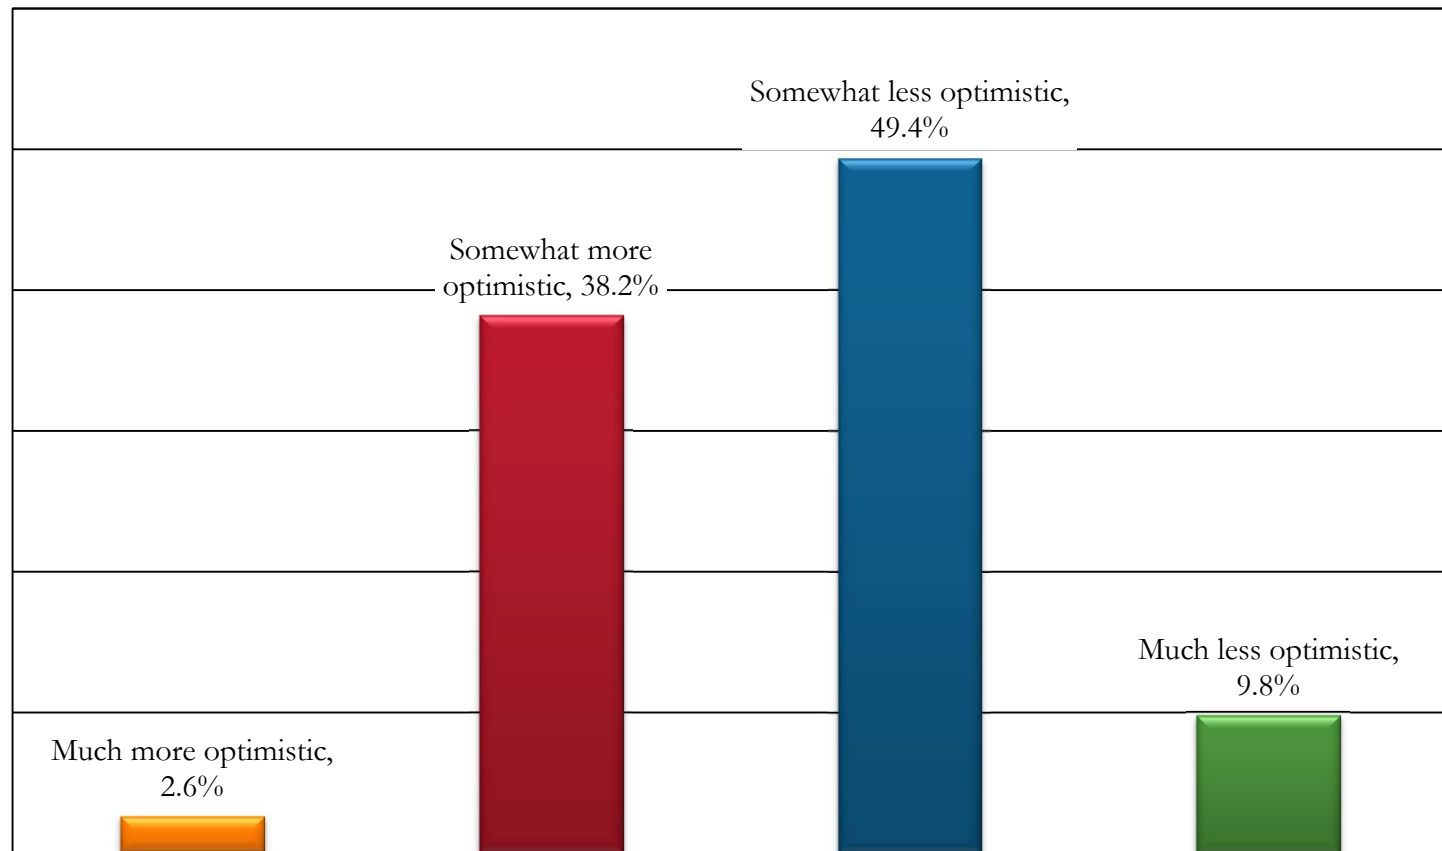

Results of *Modern Machine Shop*
“30 Second Survey”

July 2012

30-Second Survey

In the past month, what are your feelings about the general economy?

30 Second Survey

What about your business?

30 Second Survey