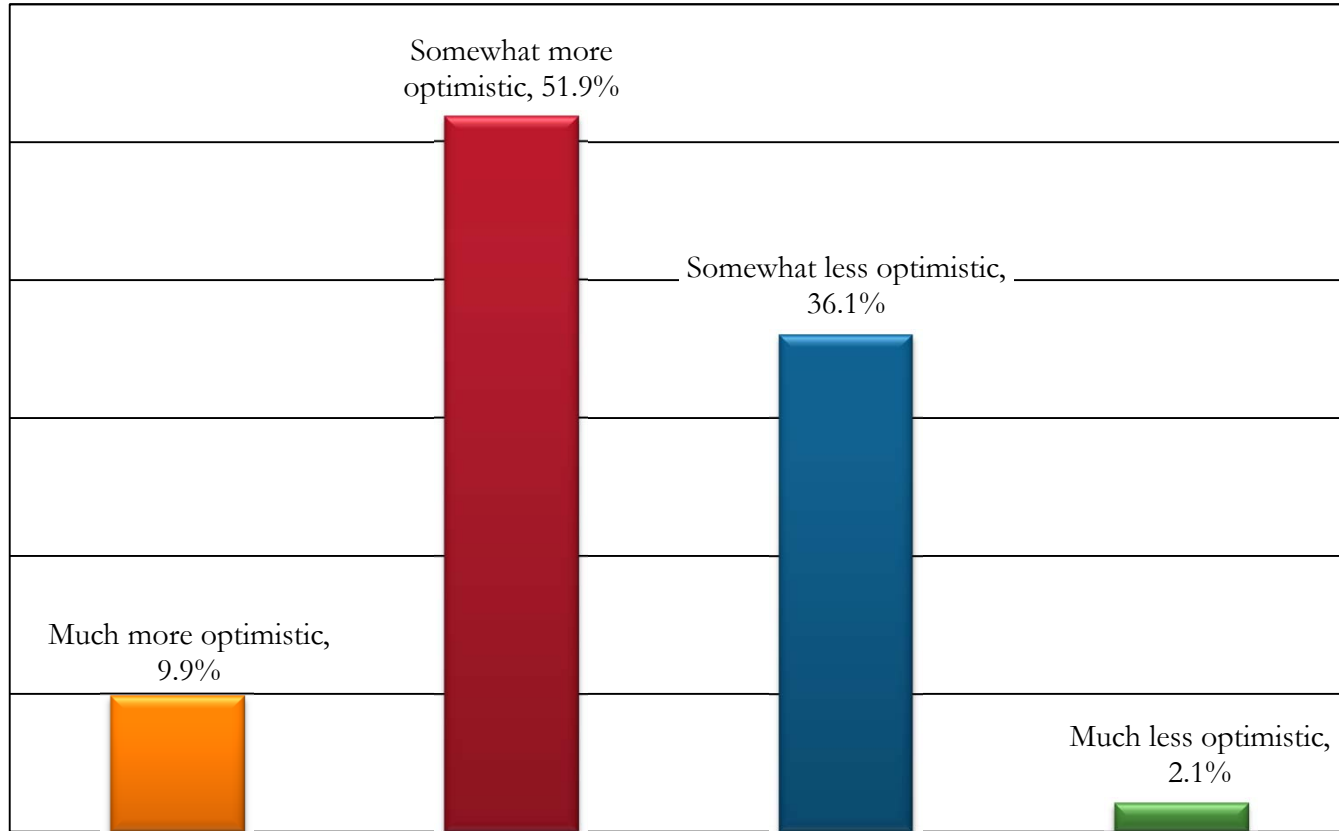

Results of *Modern Machine Shop*
“30 Second Survey”

July 2012

30-Second Survey

In the past month, what are your feelings about the general economy?

30 Second Survey

What about your business?

30 Second Survey